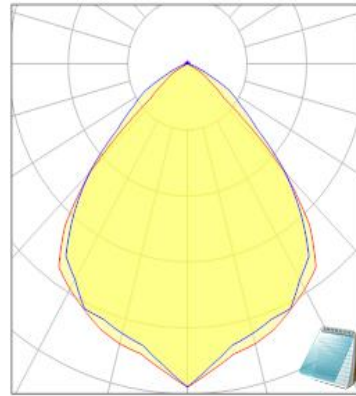

3. OPTICAL RESULTS

1) PHOTOMETRIC DATA(SIMULATED):

LED model LUXEON 2835

Light colour White

LEDs/each optic 1

FWHM H88°,V88.2°

FWTM H128°,V109°

Required components:

N/A

4.Usage and Maintenance

1) If necessary, clean lenses with mild soap, water and soft cloth.
2) Never use any commercial cleaning solvents on lenses, like alcohol.
3) Please handle lens with wearing gloves, skin oils may damage lens or its optical characteristic.

5.Note

Please test the data again before using. The chart data is for reference only.

The appearance and specifications of the product can be changed to improve the quality and/or performance without notice.