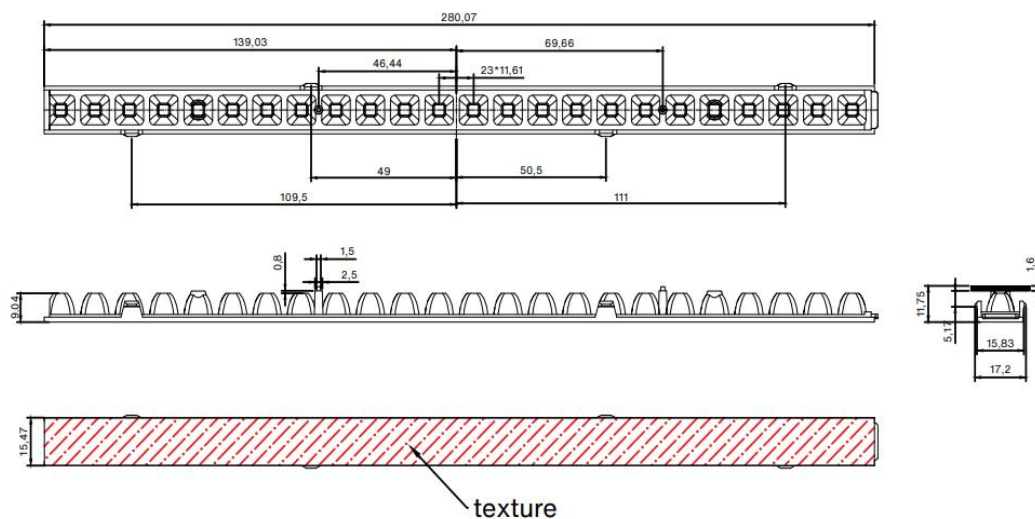

DATASHEET

S01.01.02.271_DAVY-24-90

Linear Light LENS:

90° (extra wide) beam .

280 x 15.4 mm 24pcs Led Array As Horizontal for 2835 size LED packages.

It is a miniature linear light lens, which is suitable for wall washing lighting at the corner of the wardrobe lamp.

1.General Information

Lens Material	: PMMA
Size	: 280X15.4mm
typ.FWHM	: 90°
Design LED	: LUXEON 2835
Compatibility	: 3030/2835
typ.Efficiency	: 90%
Fasten	: Clips
IP class	: N/A
Zhaga	: YES
RoHS	: YES
Color	: Clear

2.MECHANICAL SPECIFICATION

UNIT:mm

Dimensions with unmarked tolerances refer to GBT14486 tolerance table.

3. OPTICAL RESULTS

1) PHOTOMETRIC DATA(SIMULATED):

LED model LUXEON 2835

Light colour White

LEDs/each optic 1