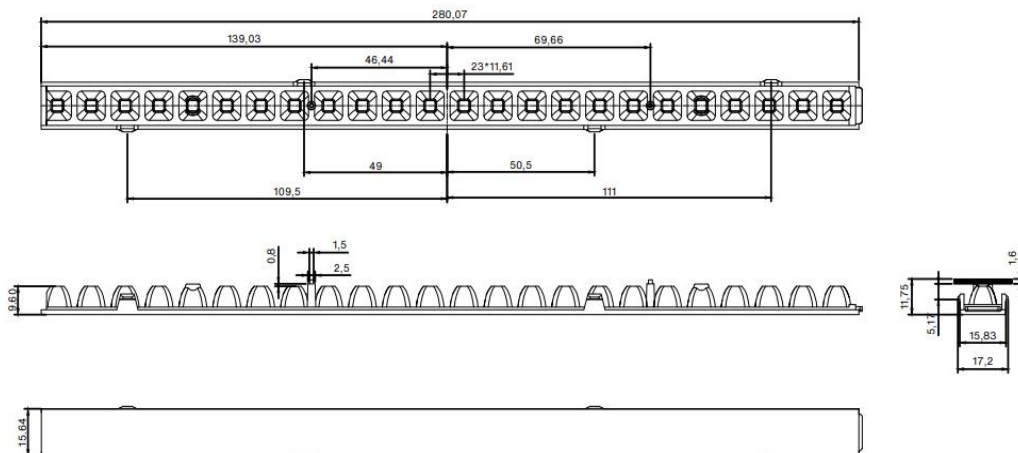

DATASHEET

S01.01.02.272_DAVY-24-30

Linear Light LENS:

30° (medium) beam .

280 x 15.6 mm 24pcs Led Array As Horizontal for 2835 size LED packages.

It is a miniature linear light lens, which is suitable for wall washing lighting at the corner of the wardrobe lamp.

1.General Information

Lens Material	: PMMA
Size	: 280X15.6mm
typ.FWHM	: 30°
Design LED	: LUXEON 2835
Compatibility	: 3030/2835
typ.Efficiency	: 90%
Fasten	: Clips
IP class	: N/A
Zhaga	: YES
RoHS	: YES
Color	: Clear

2.MECHANICAL SPECIFICATION

UNIT:mm

Dimensions with unmarked tolerances refer to GBT14486 tolerance table.

3. OPTICAL RESULTS

1) PHOTOMETRIC DATA(SIMULATED):

LED model LUXEON 2835

Light colour White

LEDs/each optic 1