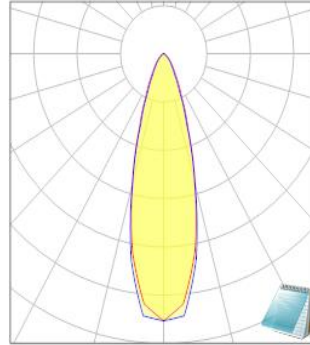

3. OPTICAL RESULTS

1) PHOTOMETRIC DATA(SIMULATED):

LED model LUXEON 2835

Light colour White

LEDs/each optic 1

FWHM H30.2°,V30.1°

FWTM H58.9°,V63.4°

Required components:

N/A

4.Usage and Maintenance

1) If necessary, clean lenses with mild soap, water and soft cloth.
2) Never use any commercial cleaning solvents on lenses, like alcohol.
3) Please handle lens with wearing gloves, skin oils may damage lens or its optical characteristic.

5.Note

Please test the data again before using. The chart data is for reference only.

The appearance and specifications of the product can be changed to improve the quality and/or performance without notice.