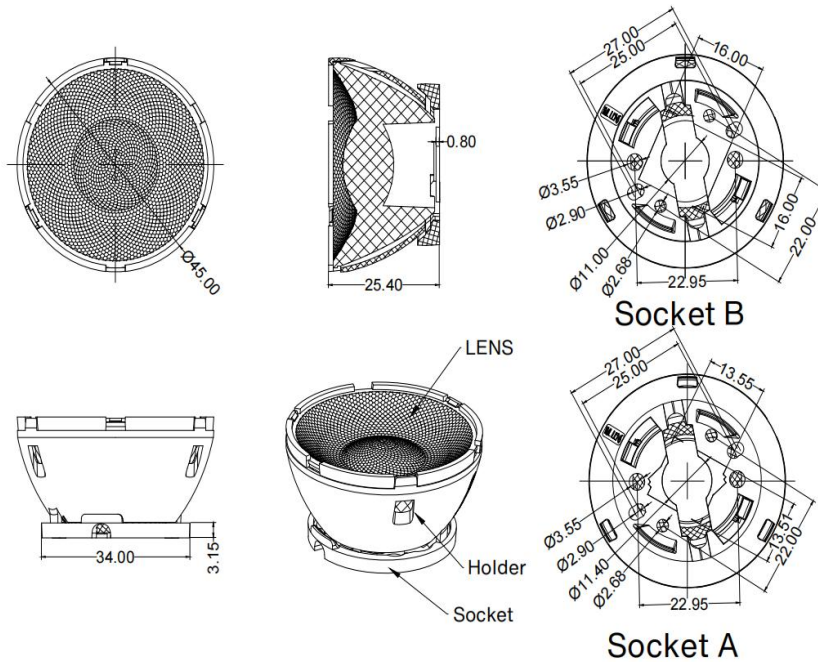

Material specifications:

- Lens : Optical PMMA(clear)
- Holder : PC(white)
- Socket : PC(white)

Compatibility:

- Socket-A Version compatible with COBs of max 13.5 x 13.5mm packages and max 6 mm LES size
- Socket-B Version compatible with COBs of max 16 x 16mm packages and max 9 mm LES size

MECHANICAL SPECIFICATION:

UNIT:mm

Dimensions with unmarked tolerances refer to GBT14486 tolerance table.

FAMILY DATASHEET

YOUYOU-D45-G2

PRODUCTS:

 S09.01.01.129
YOUYOU-D45-12A_G2

12° Extra Narrow beam